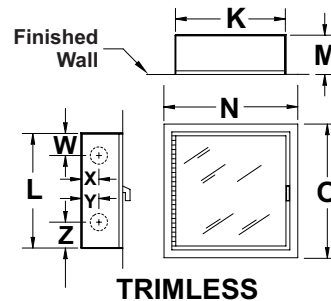

www.potterroemer.com

MODEL DIMENSIONS

Model No.	Wall Mounting	Inside Box Dimensions			Overall Frame		Wall Opening Required			Trim	Inlet Location					ADA 
		K	L	M	N	O	W I D T H	H E I G H T	D E P T H		T	W	X	Y	Z	
1810	Recessed	18	18	*8	21-1/4	21-1/4	19	19	*8-1/2	1/2	-	4	4	9	Yes	
1811	Trimless	18	18	*8-3/4	21	21	19	19	*9-1/4	-	-	4	4	9	Yes	
1812	Semi-Recessed	18	18	*8	21-1/4	21-1/4	19	19	*6-1/2	2	-	4	4	9	Yes	
1815	Surface	20	20	9-1/4	-	-	-	-	-	-	-	-	-	-	No	
1830	Recessed	24	24	10	27-3/4	27-3/4	25	25	10-1/2	5/8	12	4-3/4	-	-	Yes	
1831	Trimless	24	24	10-3/4	27	27	25	25	11-1/4	-	12	4-3/4	-	-	Yes	
1832	Semi-Recessed	24	24	10	27-3/4	27-3/4	25	25	8-1/2	2	12	4-3/4	-	-	Yes	
1835	Surface	26	26	11-1/4	-	-	-	-	-	-	-	-	-	-	No	

ALL DIMENSIONS ARE IN INCHES UNLESS OTHERWISE NOTED

NOTE: * Add 2" for (-10 Option)

Call Potter Roemer - Fire Pro for current listings and approvals. Dimensions are subject to manufacturer's tolerance and may change without notice. Potter Roemer - Fire Pro assumes no responsibility for use of void or superceded data. © Copyright Potter Roemer - Fire Pro, Member of Morris Group International™ Please visit potterroemer.com for most current specifications.