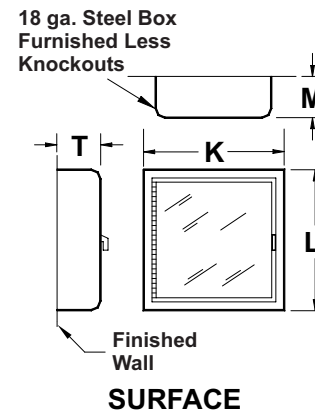

www.potterroemer.com

MODEL DIMENSIONS

Model No.	Wall Mounting	Inside Box Dimensions			Overall Frame		Wall Opening Required			Trim	Inlet Location					ADA 
		K	L	M	N	O	W I D T H	H E I G H T	D E P T H		T	W	X	Y	Z	
1810	Recessed	18	18	*8	21-1/4	21-1/4	19	19	*8-1/2	1/2	-	4	4	9	Yes	
1811	Trimless	18	18	*8-3/4	21	21	19	19	*9-1/4	-	-	4	4	9	Yes	
1812	Semi-Recessed	18	18	*8	21-1/4	21-1/4	19	19	*6-1/2	2	-	4	4	9	Yes	
1815	Surface	20	20	9-1/4	-	-	-	-	-	-	-	-	-	-	No	
1830	Recessed	24	24	10	27-3/4	27-3/4	25	25	10-1/2	5/8	12	4-3/4	-	-	Yes	
1831	Trimless	24	24	10-3/4	27	27	25	25	11-1/4	-	12	4-3/4	-	-	Yes	
1832	Semi-Recessed	24	24	10	27-3/4	27-3/4	25	25	8-1/2	2	12	4-3/4	-	-	Yes	
1835	Surface	26	26	11-1/4	-	-	-	-	-	-	-	-	-	-	No	

ALL DIMENSIONS ARE IN INCHES UNLESS OTHERWISE NOTED

NOTE: * Add 2" for (-10 Option)

Call Potter Roemer - Fire Pro for current listings and approvals. Dimensions are subject to manufacturer's tolerance and may change without notice. Potter Roemer - Fire Pro assumes no responsibility for use of void or superceded data. © Copyright Potter Roemer - Fire Pro, Member of Morris Group International™ Please visit potterroemer.com for most current specifications.