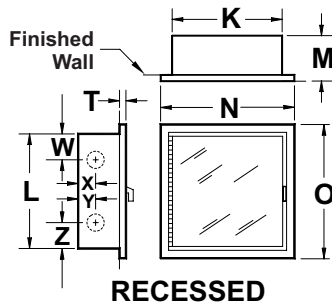

www.potterroemer.com

MODEL DIMENSIONS

Model No.	Wall Mounting	Inside Box Dimensions			Overall Frame		Wall Opening Required			Trim	Inlet Location					ADA 
		K	L	M	N	O	W I D T H	H E I G H T	D E P T H		T	W	X	Y	Z	
1810	Recessed	18	18	*8	21-1/4	21-1/4	19	19	*8-1/2	1/2	-	4	4	9	Yes	
1811	Trimless	18	18	*8-3/4	21	21	19	19	*9-1/4	-	-	4	4	9	Yes	
1812	Semi-Recessed	18	18	*8	21-1/4	21-1/4	19	19	*6-1/2	2	-	4	4	9	Yes	
1815	Surface	20	20	9-1/4	-	-	-	-	-	-	-	-	-	-	No	
1830	Recessed	24	24	10	27-3/4	27-3/4	25	25	10-1/2	5/8	12	4-3/4	-	-	Yes	
1831	Trimless	24	24	10-3/4	27	27	25	25	11-1/4	-	12	4-3/4	-	-	Yes	
1832	Semi-Recessed	24	24	10	27-3/4	27-3/4	25	25	8-1/2	2	12	4-3/4	-	-	Yes	
1835	Surface	26	26	11-1/4	-	-	-	-	-	-	-	-	-	-	No	

ALL DIMENSIONS ARE IN INCHES UNLESS OTHERWISE NOTED

NOTE: * Add 2" for (-10 Option)

Call Potter Roemer - Fire Pro for current listings and approvals. Dimensions are subject to manufacturer's tolerance and may change without notice. Potter Roemer - Fire Pro assumes no responsibility for use of void or superceded data. © Copyright Potter Roemer - Fire Pro, Member of Morris Group International™ Please visit potterroemer.com for most current specifications.