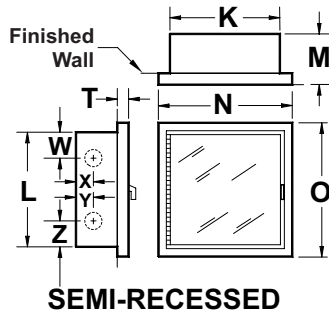

MODEL DIMENSIONS

Model No.	Wall Mounting	Inside Box Dimensions			Overall Frame		Wall Opening Required			Trim	Inlet Location					ADA
		K	L	M	N	O	W I D T H	H E I G H T	D E P T H		T	W	X	Y	Z	
1810	Recessed	18	18	*8	21-1/4	21-1/4	19	19	*8-1/2	1/2	-	4	4	9	Yes	
1811	Trimless	18	18	*8-3/4	21	21	19	19	*9-1/4	-	-	4	4	9	Yes	
1812	Semi-Recessed	18	18	*8	21-1/4	21-1/4	19	19	*6-1/2	2	-	4	4	9	Yes	
1815	Surface	20	20	9-1/4	-	-	-	-	-	-	-	-	-	-	No	
1830	Recessed	24	24	10	27-3/4	27-3/4	25	25	10-1/2	5/8	12	4-3/4	-	-	Yes	
1831	Trimless	24	24	10-3/4	27	27	25	25	11-1/4	-	12	4-3/4	-	-	Yes	
1832	Semi-Recessed	24	24	10	27-3/4	27-3/4	25	25	8-1/2	2	12	4-3/4	-	-	Yes	
1835	Surface	26	26	11-1/4	-	-	-	-	-	-	-	-	-	-	No	

ALL DIMENSIONS ARE IN INCHES UNLESS OTHERWISE NOTED

NOTE: * Add 2" for (-10 Option)

Call Potter Roemer - Fire Pro for current listings and approvals. Dimensions are subject to manufacturer's tolerance and may change without notice. Potter Roemer - Fire Pro assumes no responsibility for use of void or superceded data. © Copyright Potter Roemer - Fire Pro, Member of Morris Group International™ Please visit potterroemer.com for most current specifications.

1810 & 1830 SERIES

MEMBERSHIP

FIRE EQUIPMENT MANUFACTURERS' ASSOCIATION

POTTER ROEMER

Headquarters:
P.O. Box 3527
City of Industry, CA
91744 U.S.A.
Los Angeles Area
800-366-3473
626-855-4890

Also in:
New York (800) 526-4592
Chicago (800) 547-3473
Atlanta (800) 762-0542
Miami (833) 744-3473
Dallas (866) 644-3473

www.potterroemer.com