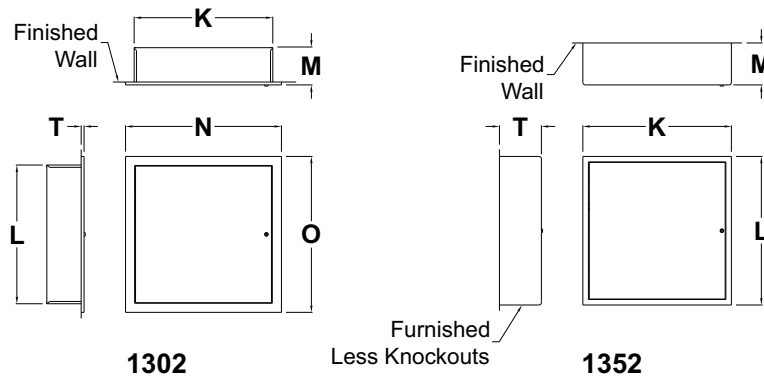

## SPECIFICATIONS

20 ga. box; 20 ga. tubular steel door with 18 ga. frame and a continuous steel hinge (brass pin). Door is Flush Solid Metal with NYFD Yale lock. All components are powder-coated with an electrostatically-applied, thermally-fused, recoatable white polyester finish. Wall mounting and size of cabinet as selected by model number.

## MODEL DIMENSIONS

Model No.	Wall Mounting	Inside Box Dimensions			Overall Frame		Minimum Wall Opening Required			Trim	ADA
		K	L	M	N	O	W I D T H	H E I G H T	D E P T H		
<input type="checkbox"/> 1302	Recessed	30	30	8	33-3/4	33-3/4	31	31	8-1/2	5/8	Yes
<input type="checkbox"/> 1352	Surface	32	32	9-1/4	-	-	-	-	-	9-1/4	No