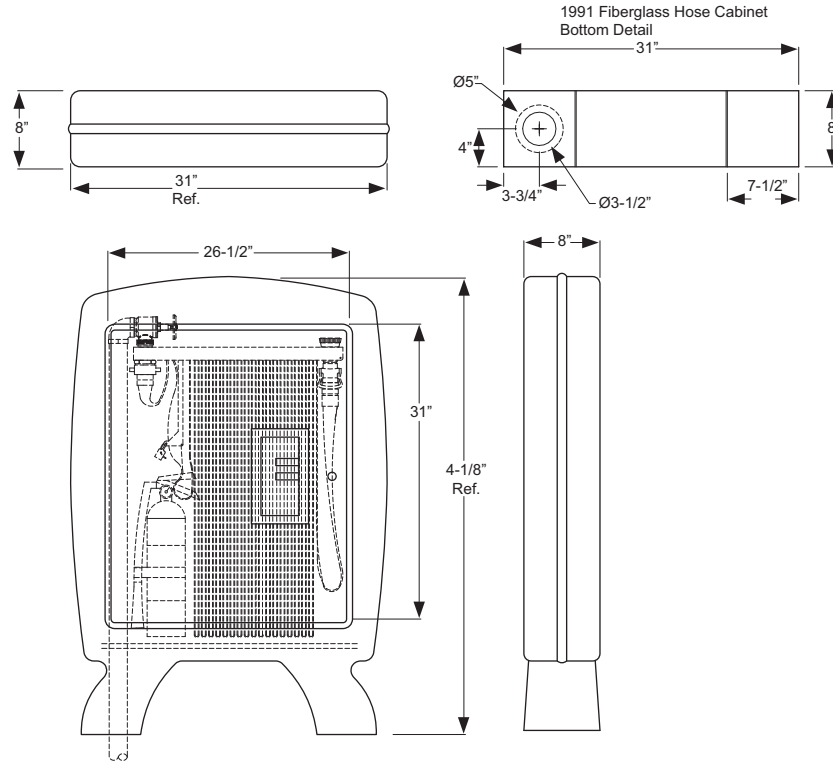

1991

Call Potter Roemer - Fire Pro for current listings and approvals. Dimensions are subject to manufacturer's tolerance and may change without notice. Potter Roemer - Fire Pro assumes no responsibility for use of void or superceded data. © Copyright Potter Roemer - Fire Pro, Member of Morris Group International™ Please visit potterroemer.com for most current specifications.

1990 SERIES

Date: 03/27/14

MEMBERSHIP

**FIRE EQUIPMENT
MANUFACTURERS'
ASSOCIATION**

POTTER ROEMER/FIRE PRO

Headquarters:
P.O. Box 3527
City of Industry, CA
91744 U.S.A.
Los Angeles Area
800-366-3473
626-855-4890

Also in:
New York (800) 526-4592
Chicago (800) 547-3473
Atlanta (800) 762-0542
Miami (866) 961-3473
Dallas (866) 644-3473

www.potterroemer.com