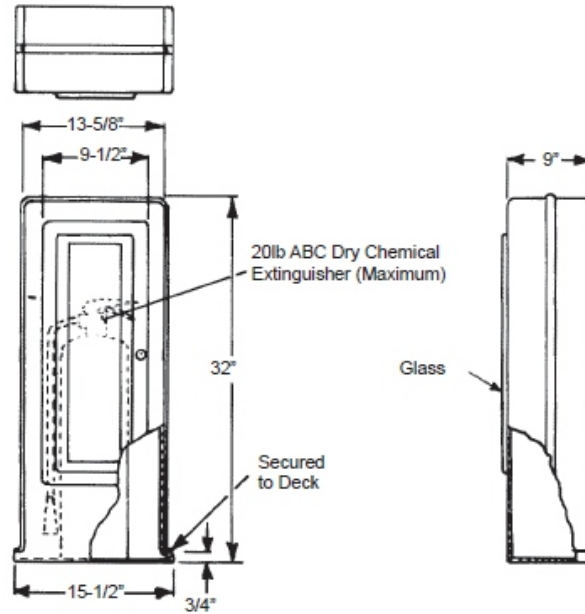

Also in:
New York (800) 526-4592
Chicago (800) 547-3473
Atlanta (800) 762-0542
Miami (866) 961-3473
Dallas (866) 644-3473

www.potterroemer.com

1991

1995

Call Potter Roemer - Fire Pro for current listings and approvals. Dimensions are subject to manufacturer's tolerance and may change without notice. Potter Roemer - Fire Pro assumes no responsibility for use of void or superceded data. © Copyright Potter Roemer - Fire Pro, Member of Morris Group International™ Please visit potterroemer.com for most current specifications.