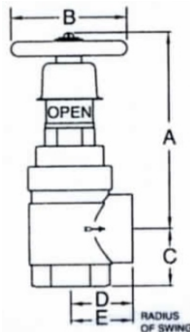

SPECIFICATIONS

MODEL 4042

Cast brass valve with rising stem, internal parts of brass and stainless steel. Red aluminum hand wheel. Female N.P.T. inlet and outlet.

MODELS 4045

Cast brass valve with inside screw rising stem, internal parts of brass and stainless steel. Red aluminum hand wheel.

MODEL SELECTION

1. ☐ **4042** 1-1/2" Female N.P.T. inlet and outlet
   ☐ **4045** 1-1/2" Female N.P.T. inlet x male hose thread outlet

PRESSURE RANGE SUFFIX SELECTION

For factory tagging of valve location, specify location by pressure range suffix. (see pressure regulating valve chart)

1. ☐ -J   ☐ -K   ☐ -L   ☐ -M   ☐ -N
   ☐ -O   ☐ -P   ☐ -Q

NOTE: The in-line installation of a "REG-U-MATIC" sets up a closed system. A relief valve should be installed to eliminate excessive pressure build up due to line surges.

MODEL DIMENSIONS

Model No.	A Open		A Close		B		C		D		E Radius of Swing		Weight	
	in.	mm	in.	mm	in.	mm	in.	mm	in.	mm	in.	mm	lbs	kg
4042	6-3/4	171	6-1/8	155	4	101	2	51	2-3/16	55	2-3/16	55	9	4
4045	6-3/4	171	6-1/8	155	4	101	2	51	2-1/2	63	2-5/8	68	9	4

MODEL 4045

PRODUCT OPTIONS

FINISHES:

1. ☐ -C   Rough Chrome Plated

THREADS:

1. ☐ N.S.T.
   ☐ OTHER _____

Call Potter Roemer - Fire Pro for current listings and approvals. Dimensions are subject to manufacturer's tolerance and may change without notice. Potter Roemer - Fire Pro assumes no responsibility for use of void or superseded data. © Copyright Potter Roemer - Fire Pro, Member of Morris Group International™ Please visit potterroemer.com for most current specifications.

4042-4045 SERIES Date: 03/27/14

MEMBERSHIP

FIRE EQUIPMENT
MANUFACTURERS'
ASSOCIATION

ONFSA
NATIONAL IRRE SPRINKLER ASSOCIATION, INC.

CASPE
American Society of
Plumbing Engineers

POTTER ROEMER/FIRE PRO

Headquarters:
P.O. Box 3527
City of Industry, CA
91744 U.S.A.
Los Angeles Area
800-366-3473
626-855-4890