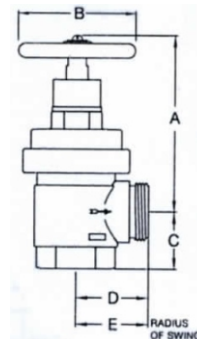

PRODUCT OPTIONS

FINISHES:

1. ☐ -C   Rough Chrome Plated

THREADS:

1. ☐ N.S.T.
   ☐ OTHER _____

Call Potter Roemer - Fire Pro for current listings and approvals. Dimensions are subject to manufacturer's tolerance and may change without notice. Potter Roemer - Fire Pro assumes no responsibility for use of void or superseded data. © Copyright Potter Roemer - Fire Pro, Member of Morris Group International™ Please visit potterroemer.com for most current specifications.

4042-4045 SERIES Date: 03/27/14

MEMBERSHIP

FIRE EQUIPMENT
MANUFACTURERS'
ASSOCIATION

ONFSA
NATIONAL IRRE SPRINKLER ASSOCIATION, INC.

CASPE
American Society of
Plumbing Engineers

POTTER ROEMER/FIRE PRO

Headquarters:
P.O. Box 3527
City of Industry, CA
91744 U.S.A.
Los Angeles Area
800-366-3473
626-855-4890

Also in:
New York (800) 526-4592
Chicago (800) 547-3473
Atlanta (800) 762-0542
Miami (866) 961-3473
Dallas (866) 644-3473

www.potterroemer.com