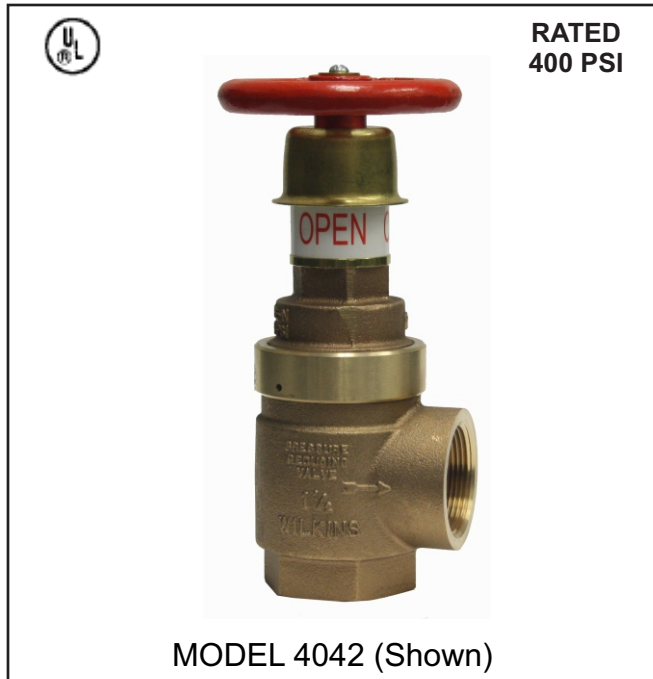

PRODUCT OPTIONS

FINISHES:

1. ☐ -C   Rough Chrome Plated

THREADS:

1. ☐ N.S.T.
   ☐ OTHER _____

Call Potter Roemer - Fire Pro for current listings and approvals. Dimensions are subject to manufacturer's tolerance and may change without notice. Potter Roemer - Fire Pro assumes no responsibility for use of void or superseded data. © Copyright Potter Roemer - Fire Pro, Member of Morris Group International™ Please visit potterroemer.com for most current specifications.

4042-4045 SERIES Date: 03/27/14

MEMBERSHIP

FIRE EQUIPMENT
MANUFACTURERS'
ASSOCIATION

ONFSA
NATIONAL IRRE SPRINKLER ASSOCIATION, INC.

CASPE
American Society of
Plumbing Engineers

POTTER ROEMER/FIRE PRO

Headquarters:
P.O. Box 3527
City of Industry, CA
91744 U.S.A.
Los Angeles Area
800-366-3473
626-855-4890

Also in:
New York (800) 526-4592
Chicago (800) 547-3473
Atlanta (800) 762-0542
Miami (866) 961-3473
Dallas (866) 644-3473

www.potterroemer.com