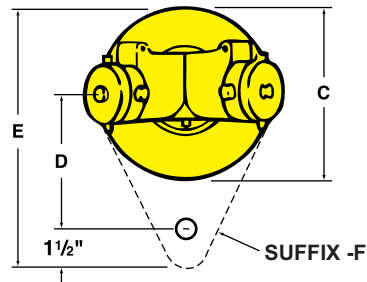

SPECIFICATIONS

TWO-WAY w/ DOUBLE CLAPPERS w/ PLATE & BREAK CAPS

Cast brass two-way inlet body with drop clappers, pin lug, NYFD hose thread swivels and aluminum break caps (color determined by lettering). Cast brass round wall plate with lettering as selected. Outlet and inlet size as selected by model number.

LETTERING AVAILABLE:

- AUTO SPKR - Green Caps
- AUTO SPKR STANDPIPE - Yellow Caps
- STANDPIPE - Red Caps
- DRY STANDPIPE - Red Caps

MODEL 5754 (Shown)

PRODUCT OPTIONS (cont.)

OPTIONS:

- Rough Brass Plug and Chain
- Cast Iron Plug and Chain

MODEL DIMENSIONS

Model No.	Size	A	B	C	D	E
5753	4 x 3 x 3	8	11	9-3/4	8	14
5754	6 x 3 x 3	8-3/4	11	12	9	16-1/2
5754-5	5 x 3 x 3	9	11	11-3/4	9	16-1/2

Call Potter Roemer - Fire Pro for current listings and approvals. Dimensions are subject to manufacturer's tolerance and may change without notice. Potter Roemer - Fire Pro assumes no responsibility for use of void or superseded data. © Copyright Potter Roemer - Fire Pro, Member of Morris Group International™ Please visit potterroemer.com for most current specifications.