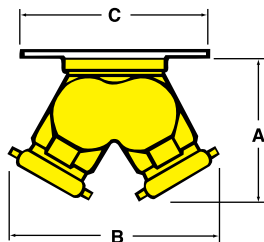

SPECIFICATIONS

TWO-WAY w/ DOUBLE CLAPPERS w/ PLATE & BREAK CAPS

Cast brass two-way inlet body with drop clappers, pin lug, NYFD hose thread swivels and aluminum break caps (color determined by lettering). Cast brass round wall plate with lettering as selected. Outlet and inlet size as selected by model number.

LETTERING AVAILABLE:

- AUTO SPKR - Green Caps
- AUTO SPKR STANDPIPE - Yellow Caps
- STANDPIPE - Red Caps
- DRY STANDPIPE - Red Caps

MODEL 5754 (Shown)

PRODUCT OPTIONS (cont.)

OPTIONS:

- Rough Brass Plug and Chain
- Cast Iron Plug and Chain

MODEL DIMENSIONS

Model No.	Size	A	B	C	D	E
5753	4 x 3 x 3	8	11	9-3/4	8	14
5754	6 x 3 x 3	8-3/4	11	12	9	16-1/2
5754-5	5 x 3 x 3	9	11	11-3/4	9	16-1/2

Call Potter Roemer - Fire Pro for current listings and approvals. Dimensions are subject to manufacturer's tolerance and may change without notice. Potter Roemer - Fire Pro assumes no responsibility for use of void or superseded data. © Copyright Potter Roemer - Fire Pro, Member of Morris Group International™ Please visit potterroemer.com for most current specifications.