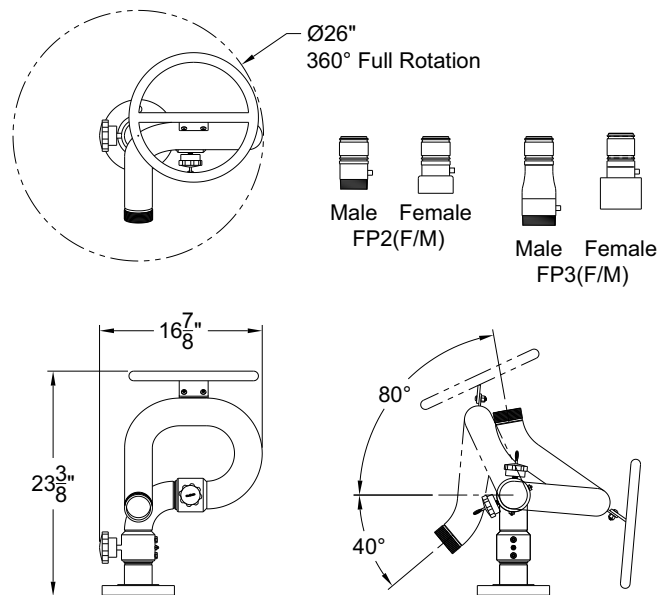

FINISHES:

- ☐ Customer Colors _____ (Specify)

WARNING: Cancer and Reproductive Harm - www.P65Warnings.ca.gov

Call Potter Roemer - Fire Pro for current listings and approvals. Dimensions are subject to manufacture's tolerance and may change without notice. Potter Roemer - Fire Pro assumes no responsibility for use of void or superceded data. Please visit potterroemer.com for most current specifications FP2SD-750 Revised:09/04/18	MEMBERSHIP	POTTER ROEMER/FIRE PRO Headquarters: P.O. Box 3527 City of Industry, CA 91744 U.S.A. Los Angeles Area 800-366-3473 626-855-4890 Also in: New York (800) 526-4592 Chicago (800) 547-3473 Atlanta (800) 762-0542 Miami (866) 961-3473 Dallas (866) 644-3473 www.potterroemer.com