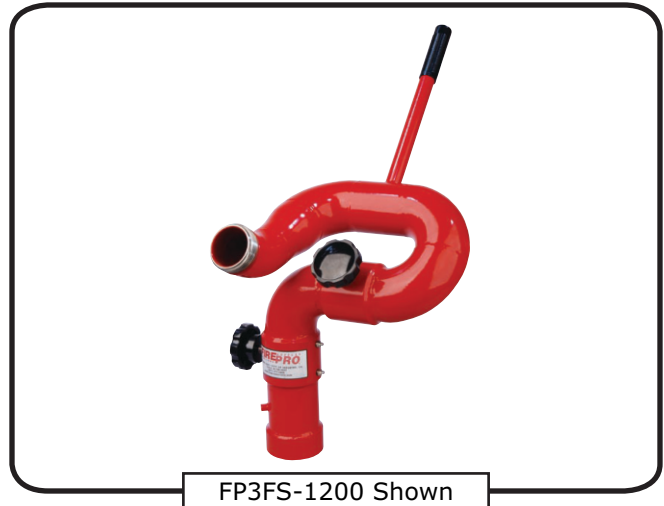

3" STAINLESS STEEL STATION MONITOR

1250 GPM FP_S-1200

SPECIFICATIONS

Potter Roemer/ Fire Pro® station monitors were specifically designed to meet all requirements of municipal and petrochemical applications. The balanced flow single waterway design and precision machining on swivel joints reduces friction loss while improving stream and distance, and ensures ease of operation at all pressure/ flow ranges.
 100% type 304 Stainless Steel construction. Standard red polyester powder coating inside and out protect against corrosion.
 Type 304 stainless steel ball bearings in joints ensure easy movement and reliable operation.

REGULARLY FURNISHED

- 3" Waterway to 2-1/2" Outlet
- Seamless stainless steel construction
- Zerk fitting for lubrication
- Low friction loss
- 360° horizontal and 120° vertical travel
- 1200 GPM (4542 lpm)

MODEL	INLET In (mm)	OUTLET In (mm)	WEIGHT Lbs (kg)
FP3S-1200	3" FLANGE (64)	3" (76) Waterway W/ 2-1/2" (64) Male Thread	52 (24)
FP3(F/M)S-1200	3" NPT (64)	3" (76) Waterway W/ 2-1/2" (64) Male Thread	52 (24)
FP4S-1200	4" FLANGE (76)	3" (76) Waterway W/ 2-1/2" (64) Male Thread	52 (24)