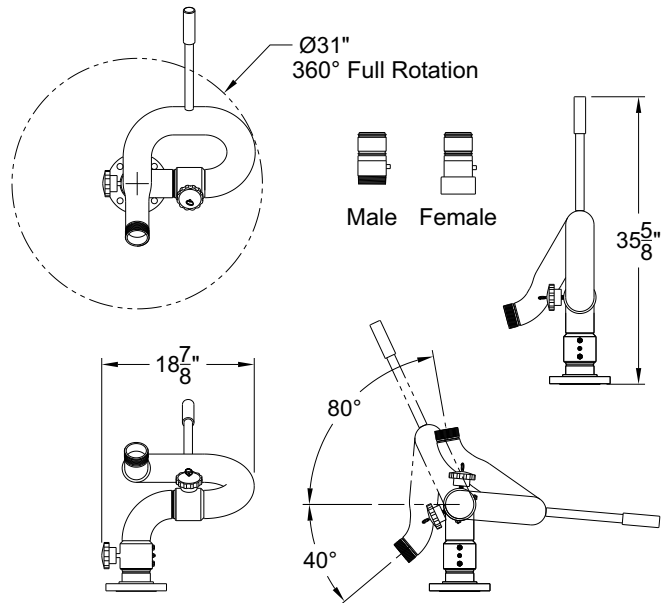

FINISHES:

- ☐ Customer Colors _____ (Specify)

⚠ WARNING: Cancer and Reproductive Harm - www.P65Warnings.ca.gov

Call Potter Roemer - Fire Pro for current listings and approvals. Dimensions are subject to manufacture's tolerance and may change without notice. Potter Roemer - Fire Pro assumes no responsibility for use of void or superceded data. Please visit potterroemer.com for most current specifications FP3S-1200 Revised:09/04/18	MEMBERSHIP		POTTER ROEMER/FIRE PRO Headquarters: P.O. Box 3527 City of Industry, CA 91744 U.S.A. Los Angeles Area 800-366-3473 626-855-4890 Also in: New York (800) 526-4592 Chicago (800) 547-3473 Atlanta (800) 762-0542 Miami (866) 961-3473 Dallas (866) 644-3473 www.potterroemer.com