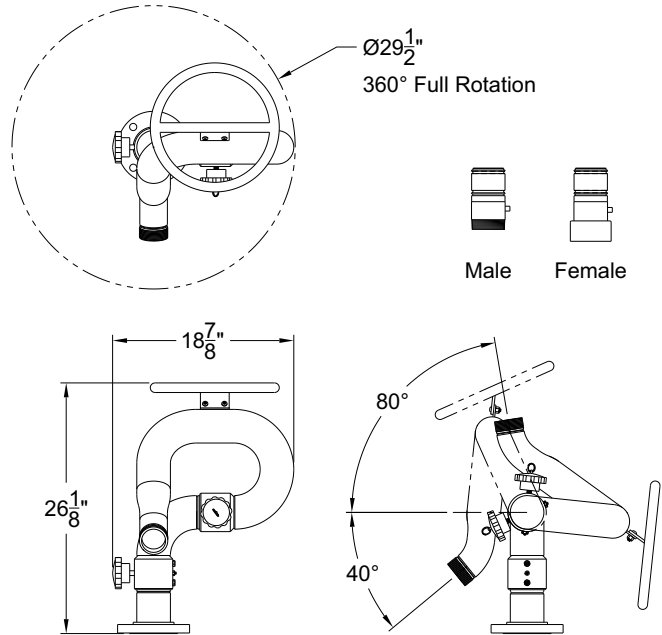

SPECIFICATIONS

Potter Roemer/ Fire Pro® deck monitors were specifically designed to meet all requirements of municipal and petrochemical applications. Monitors are equipped with a vinyl-dipped steering wheel control handle with polished stainless steel connector bracket. The balanced flow single waterway design and precision machining on swivel joints reduces friction loss while improving stream and distance, and ensures ease of operation at all pressure/ flow ranges. Carbon Steel construction with 304 stainless steel swivels. Standard red polyester powder coating inside and out protect against corrosion. Type 304 stainless steel ball bearings in joints ensure easy movement and reliable operation.

FP3SD-1200 Shown

REGULARLY FURNISHED

- 3" Waterway to 2-1/2" Outlet
- Seamless carbon or stainless steel construction
- Zerk fitting for lubrication
- Low friction loss
- 360° horizontal and 120° vertical travel
- 1200 GPM (2839 lpm)

MODEL	INLET In (mm)	OUTLET In (mm)	WEIGHT Lbs (kg)
FP3SD-1200	3" FLANGE (64)	3" (76) Waterway W/ 2-1/2" (64) Male Thread	54 (25)
FP3SD(F/M)-1200	3" NPT (64)	3" (76) Waterway W/ 2-1/2" (64) Male Thread	54 (25)
FP4SD-1200	4" FLANGE (76)	3" (76) Waterway W/ 2-1/2" (64) Male Thread	54 (25)

PRODUCT OPTIONS

- Drainage Provisions
- Gauge and Guard
- Metric Flanges
- Parallel Handle
- Shut Off Valve
- Steering Wheel Handle

FINISHES:

- Customer Colors _____ (Specify)

WARNING: Cancer and Reproductive Harm - www.P65Warnings.ca.gov