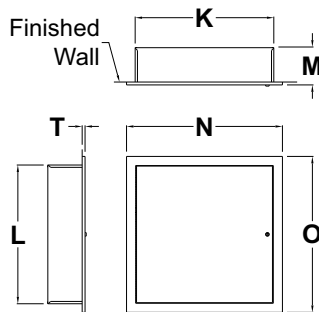

SPECIFICATIONS

CLASSIFIED BY UNDERWRITERS LABORATORIES INC. for use in the through penetration fire stop systems. The applicable rating information is listed at 2 hours for flame, temperature, and/or hose stream. A galvanized steel 20 ga. box; 20 ga. tubular door with 18 ga. frame and a continuous hinge. All components are powder-coated with an electrostatically-applied, thermally-fused, recoatable white polyester finish. Door is Flush Solid Metal with NYFD Yale lock.

MODEL DIMENSIONS

Model No.	Wall Mounting	Inside Box Dimensions			Overall Frame		Minimum Wall Opening Required			Trim	ADA 
		K	L	M	N	O	W I D T H	H E I G H T	D E P T H		
<input type="checkbox"/> FRC1302	Recessed	30	30	8	33-3/4	33-3/4	32-1/2	32	9-1/8	5/8	Yes