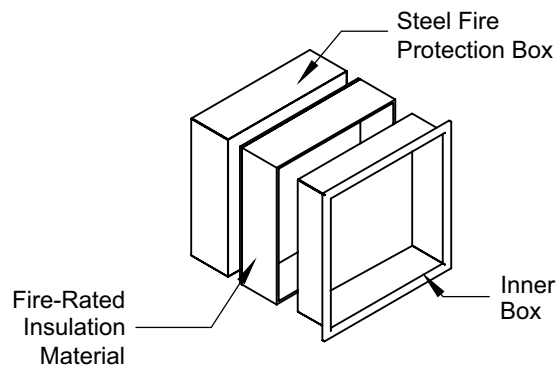

SPECIFICATIONS

CLASSIFIED BY UNDERWRITERS LABORATORIES INC. for use in the through penetration fire stop systems. The applicable rating information is listed at 2 hours for flame, temperature, and/or hose stream. A galvanized steel 20 ga. box; 20 ga. tubular door with 18 ga. frame and a continuous hinge. All components are powder-coated with an electrostatically-applied, thermally-fused, recoatable white polyester finish. Door is Flush Solid Metal with NYFD Yale lock.

MODEL DIMENSIONS

Model No.	Wall Mounting	Inside Box Dimensions			Overall Frame		Minimum Wall Opening Required			Trim	ADA 
		K	L	M	N	O	W I D T H	H E I G H T	D E P T H		
<input type="checkbox"/> FRC1302	Recessed	30	30	8	33-3/4	33-3/4	32-1/2	32	9-1/8	5/8	Yes