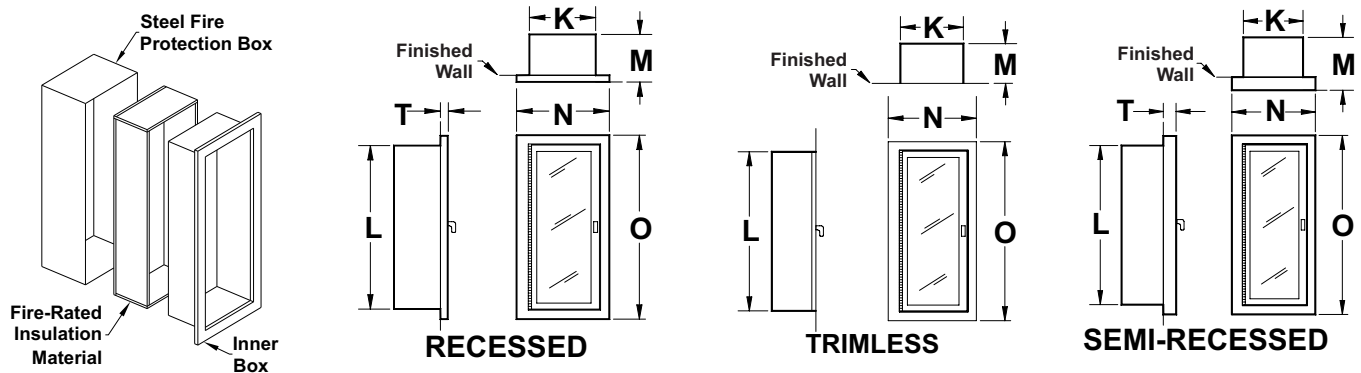

ALL DIMENSIONS ARE IN INCHES UNLESS OTHERWISE NOTED

Call Potter Roemer - Fire Pro for current listings and approvals. Dimensions are subject to manufacturer's tolerance and may change without notice. Potter Roemer - Fire Pro assumes no responsibility for use of void or superseded data. © Copyright Potter Roemer - Fire Pro, Member of Morris Group International™ Please visit potterroemer.com for most current specifications.

FRC7100 SERIES

Date: 09/19/18

MEMBERSHIP

FIRE EQUIPMENT MANUFACTURERS' ASSOCIATION

ONFSA
NATIONAL IRRE SPRINKLER ASSOCIATION, INC.

CASPE
American Society of Plumbing Engineers

POTTER ROEMER/FIRE PRO

Headquarters:
P.O. Box 3527
City of Industry, CA
91744 U.S.A.
Los Angeles Area
800-366-3473
626-855-4890

Also in:
New York (800) 526-4592
Chicago (800) 547-3473
Atlanta (800) 762-0542
Miami (866) 961-3473
Dallas (866) 644-3473

www.potterroemer.com