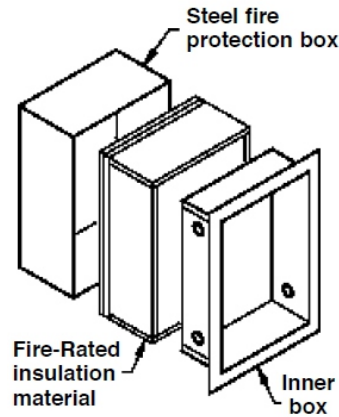

MODEL DIMENSIONS

Model No.				Wall Mounting	Inside Box Dimension			Overall Frame		Wall Opening Required			Trim	Shelf	For Use With	ADA		
Steel	Aluminum	Stainless Steel	Brass		K	L	M	N	O	W I D T H	H E I G H T	D E P T H					T	Z-Z
FRC8020	FRC8040	FRC8060	FRC8080	Recessed	18	18	8	21-3/4	21-3/4	20-1/4	20	9-3/4	-	-	2-1/2" Angle valves	Yes		
FRC8021	FRC8041	FRC8061	FRC8081	Trimless	18	18	8-3/4	21	21	20-1/4	20	10-1/2	-	-		Yes		
FRC8022	FRC8042	FRC8062	FRC8082	Semi-Recessed	18	18	8	21-1/2	21-1/2	20-1/4	20	7-3/4	2	-		Yes		
FRC8025	FRC8045	FRC8065	FRC8085	Recessed	14	40	8	17-3/4	43-3/4	16-1/4	42	9-3/4	-	12	Up to 20lb. Dry Chem Fire Ext. & 2-1/2" Angle Valves	Yes		
FRC8026	FRC8046	FRC8066	FRC8086	Trimless	14	40	8-3/4	17	43	16-1/4	42	10-1/2	-	12		Yes		
FRC8027	FRC8047	FRC8067	FRC8087	Semi-Recessed	14	40	8	17-1/2	43-1/2	16-1/4	42	7-3/4	2	12		Yes		

ALL DIMENSIONS ARE IN INCHES UNLESS OTHERWISE NOTED

RECESSED