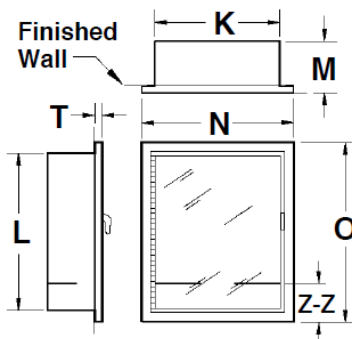

MODEL DIMENSIONS

Model No.				Wall Mounting	Inside Box Dimension			Overall Frame		Wall Opening Required			Trim	Shelf	For Use With	ADA		
Steel	Aluminum	Stainless Steel	Brass		K	L	M	N	O	W I D T H	H E I G H T	D E P T H					T	Z-Z
FRC8020	FRC8040	FRC8060	FRC8080	Recessed	18	18	8	21-3/4	21-3/4	20-1/4	20	9-3/4	-	-	2-1/2" Angle valves	Yes		
FRC8021	FRC8041	FRC8061	FRC8081	Trimless	18	18	8-3/4	21	21	20-1/4	20	10-1/2	-	-		Yes		
FRC8022	FRC8042	FRC8062	FRC8082	Semi-Recessed	18	18	8	21-1/2	21-1/2	20-1/4	20	7-3/4	2	-		Yes		
FRC8025	FRC8045	FRC8065	FRC8085	Recessed	14	40	8	17-3/4	43-3/4	16-1/4	42	9-3/4	-	12	Up to 20lb. Dry Chem Fire Ext. & 2-1/2" Angle Valves	Yes		
FRC8026	FRC8046	FRC8066	FRC8086	Trimless	14	40	8-3/4	17	43	16-1/4	42	10-1/2	-	12		Yes		
FRC8027	FRC8047	FRC8067	FRC8087	Semi-Recessed	14	40	8	17-1/2	43-1/2	16-1/4	42	7-3/4	2	12		Yes		

ALL DIMENSIONS ARE IN INCHES UNLESS OTHERWISE NOTED

RECESSED