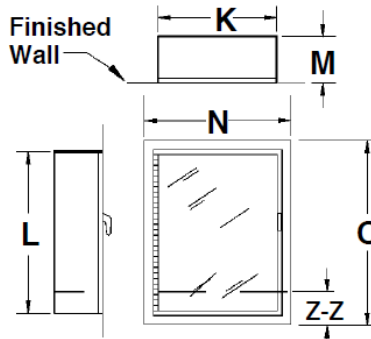

[www.potterroemer.com](http://www.potterroemer.com)

**MODEL DIMENSIONS**

Model No.				Wall Mounting	Inside Box Dimension			Overall Frame		Wall Opening Required			Trim	Shelf	For Use With	ADA
Steel	Aluminum	Stainless Steel	Brass		K	L	M	N	O	W I D T H	H E I G H T	D E P T H				
FRC8020	FRC8040	FRC8060	FRC8080	Recessed	18	18	8	21-3/4	21-3/4	20-1/4	20	9-3/4	-	-	2-1/2" Angle valves	Yes
FRC8021	FRC8041	FRC8061	FRC8081	Trimless	18	18	8-3/4	21	21	20-1/4	20	10-1/2	-	-		Yes
FRC8022	FRC8042	FRC8062	FRC8082	Semi-Recessed	18	18	8	21-1/2	21-1/2	20-1/4	20	7-3/4	2	-		Yes
FRC8025	FRC8045	FRC8065	FRC8085	Recessed	14	40	8	17-3/4	43-3/4	16-1/4	42	9-3/4	-	12	Up to 20lb. Dry Chem Fire Ext. & 2-1/2" Angle Valves	Yes
FRC8026	FRC8046	FRC8066	FRC8086	Trimless	14	40	8-3/4	17	43	16-1/4	42	10-1/2	-	12		Yes
FRC8027	FRC8047	FRC8067	FRC8087	Semi-Recessed	14	40	8	17-1/2	43-1/2	16-1/4	42	7-3/4	2	12		Yes

ALL DIMENSIONS ARE IN INCHES UNLESS OTHERWISE NOTED

**RECESSED**

**TRIMLESS**

**SEMI-RECESSED**

Call Potter Roemer - Fire Pro for current listings and approvals. Dimensions are subject to manufacturer's tolerance and may change without notice. Potter Roemer - Fire Pro assumes no responsibility for use of void or superseded data. © Copyright Potter Roemer - Fire Pro, Member of Morris Group International™ Please visit [potterroemer.com](http://potterroemer.com) for most current specifications.