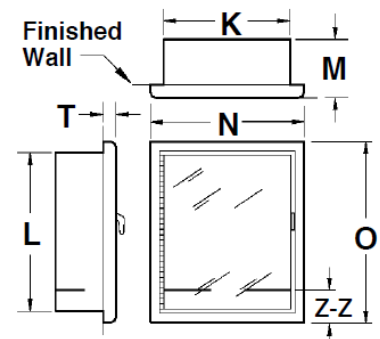

[www.potterroemer.com](http://www.potterroemer.com)

**MODEL DIMENSIONS**

Model No.				Wall Mounting	Inside Box Dimension			Overall Frame		Wall Opening Required			Trim	Shelf	For Use With	ADA
Steel	Aluminum	Stainless Steel	Brass		K	L	M	N	O	W I D T H	H E I G H T	D E P T H				
FRC8020	FRC8040	FRC8060	FRC8080	Recessed	18	18	8	21-3/4	21-3/4	20-1/4	20	9-3/4	-	-	2-1/2" Angle valves	Yes
FRC8021	FRC8041	FRC8061	FRC8081	Trimless	18	18	8-3/4	21	21	20-1/4	20	10-1/2	-	-		Yes
FRC8022	FRC8042	FRC8062	FRC8082	Semi-Recessed	18	18	8	21-1/2	21-1/2	20-1/4	20	7-3/4	2	-		Yes
FRC8025	FRC8045	FRC8065	FRC8085	Recessed	14	40	8	17-3/4	43-3/4	16-1/4	42	9-3/4	-	12	Up to 20lb. Dry Chem Fire Ext. & 2-1/2" Angle Valves	Yes
FRC8026	FRC8046	FRC8066	FRC8086	Trimless	14	40	8-3/4	17	43	16-1/4	42	10-1/2	-	12		Yes
FRC8027	FRC8047	FRC8067	FRC8087	Semi-Recessed	14	40	8	17-1/2	43-1/2	16-1/4	42	7-3/4	2	12		Yes

ALL DIMENSIONS ARE IN INCHES UNLESS OTHERWISE NOTED

**RECESSED**

**TRIMLESS**

**SEMI-RECESSED**

Call Potter Roemer - Fire Pro for current listings and approvals. Dimensions are subject to manufacturer's tolerance and may change without notice. Potter Roemer - Fire Pro assumes no responsibility for use of void or superseded data. © Copyright Potter Roemer - Fire Pro, Member of Morris Group International™ Please visit [potterroemer.com](http://potterroemer.com) for most current specifications.