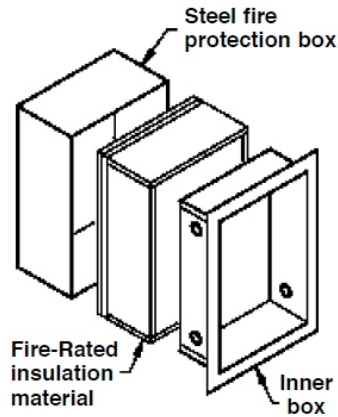

MODEL DIMENSIONS

Model No.				Wall Mounting	Inside Box Dimension			Overall Frame		Wall Opening Required			Trim	Shelf	For Use With	ADA		
Steel	Aluminum	Stainless Steel	Brass		K	L	M	N	O	W I D T H	H E I G H T	D E P T H					T	Z-Z
FRC8120	FRC8140	FRC8160	FRC8180	Recessed	18	18	8	21-3/4	21-3/4	20-1/4	20	9-3/4	5/8	-	2-1/2" Angle valves	Yes		
FRC8121	FRC8141	FRC8161	FRC8181	Trimless	18	18	8-3/4	21	21	20-1/4	20	10-1/2	-	-		Yes		
FRC8122	FRC8142	FRC8162	FRC8182	Semi-Recessed	18	18	8	21-1/2	21-1/2	20-1/4	20	7-3/4	2	-		Yes		
FRC8125	FRC8145	FRC8165	FRC8185	Recessed	14	40	8	17-3/4	43-3/4	16-1/4	42	9-3/4	5/8	12	Up to 20lb. Dry Chem Fire Ext. & 2-1/2" Angle Valves	Yes		
FRC8126	FRC8146	FRC8166	FRC8186	Trimless	14	40	8-3/4	17	43	16-1/4	42	10-1/2	-	12		Yes		
FRC8127	FRC8147	FRC8167	FRC8187	Semi-Recessed	14	40	8	17-3/4	43-1/2	16-1/4	42	7-3/4	2	12		Yes		

ALL DIMENSIONS ARE IN INCHES UNLESS OTHERWISE NOTED

RECESSED