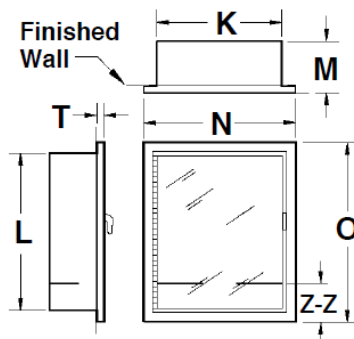

MODEL DIMENSIONS

Model No.				Wall Mounting	Inside Box Dimension			Overall Frame		Wall Opening Required			Trim	Shelf	For Use With	ADA		
Steel	Aluminum	Stainless Steel	Brass		K	L	M	N	O	W I D T H	H E I G H T	D E P T H					T	Z-Z
FRC8120	FRC8140	FRC8160	FRC8180	Recessed	18	18	8	21-3/4	21-3/4	20-1/4	20	9-3/4	5/8	-	2-1/2" Angle valves	Yes		
FRC8121	FRC8141	FRC8161	FRC8181	Trimless	18	18	8-3/4	21	21	20-1/4	20	10-1/2	-	-		Yes		
FRC8122	FRC8142	FRC8162	FRC8182	Semi-Recessed	18	18	8	21-1/2	21-1/2	20-1/4	20	7-3/4	2	-		Yes		
FRC8125	FRC8145	FRC8165	FRC8185	Recessed	14	40	8	17-3/4	43-3/4	16-1/4	42	9-3/4	5/8	12	Up to 20lb. Dry Chem Fire Ext. & 2-1/2" Angle Valves	Yes		
FRC8126	FRC8146	FRC8166	FRC8186	Trimless	14	40	8-3/4	17	43	16-1/4	42	10-1/2	-	12		Yes		
FRC8127	FRC8147	FRC8167	FRC8187	Semi-Recessed	14	40	8	17-3/4	43-1/2	16-1/4	42	7-3/4	2	12		Yes		

ALL DIMENSIONS ARE IN INCHES UNLESS OTHERWISE NOTED

RECESSED