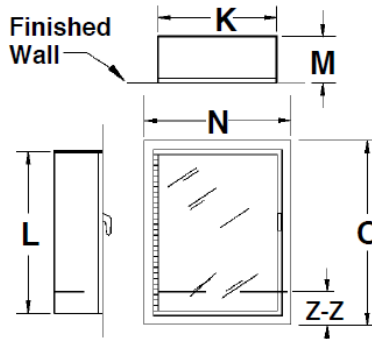

Also in:
New York (800) 526-4592
Chicago (800) 547-3473
Atlanta (800) 762-0542
Miami (866) 961-3473
Dallas (866) 644-3473

www.potterroemer.com

MODEL DIMENSIONS

Model No.				Wall Mounting	Inside Box Dimension			Overall Frame		Wall Opening Required			Trim	Shelf	For Use With	ADA
Steel	Aluminum	Stainless Steel	Brass		K	L	M	N	O	W I D T H	H E I G H T	D E P T H				
FRC8120	FRC8140	FRC8160	FRC8180	Recessed	18	18	8	21-3/4	21-3/4	20-1/4	20	9-3/4	5/8	-	2-1/2" Angle valves	Yes
FRC8121	FRC8141	FRC8161	FRC8181	Trimless	18	18	8-3/4	21	21	20-1/4	20	10-1/2	-	-		Yes
FRC8122	FRC8142	FRC8162	FRC8182	Semi-Recessed	18	18	8	21-1/2	21-1/2	20-1/4	20	7-3/4	2	-		Yes
FRC8125	FRC8145	FRC8165	FRC8185	Recessed	14	40	8	17-3/4	43-3/4	16-1/4	42	9-3/4	5/8	12	Up to 20lb. Dry Chem Fire Ext. & 2-1/2" Angle Valves	Yes
FRC8126	FRC8146	FRC8166	FRC8186	Trimless	14	40	8-3/4	17	43	16-1/4	42	10-1/2	-	12		Yes
FRC8127	FRC8147	FRC8167	FRC8187	Semi-Recessed	14	40	8	17-3/4	43-1/2	16-1/4	42	7-3/4	2	12		Yes

ALL DIMENSIONS ARE IN INCHES UNLESS OTHERWISE NOTED

RECESSED

TRIMLESS

SEMI-RECESSED

Call Potter Roemer - Fire Pro for current listings and approvals. Dimensions are subject to manufacturer's tolerance and may change without notice. Potter Roemer - Fire Pro assumes no responsibility for use of void or superseded data. © Copyright Potter Roemer - Fire Pro, Member of Morris Group International™ Please visit potterroemer.com for most current specifications.