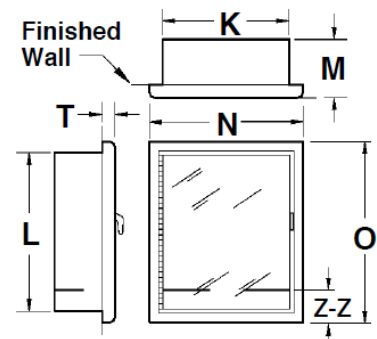

Also in:
New York (800) 526-4592
Chicago (800) 547-3473
Atlanta (800) 762-0542
Miami (866) 961-3473
Dallas (866) 644-3473

www.potterroemer.com

MODEL DIMENSIONS

Model No.				Wall Mounting	Inside Box Dimension			Overall Frame		Wall Opening Required			Trim	Shelf	For Use With	ADA
Steel	Aluminum	Stainless Steel	Brass		K	L	M	N	O	W I D T H	H E I G H T	D E P T H				
FRC8120	FRC8140	FRC8160	FRC8180	Recessed	18	18	8	21-3/4	21-3/4	20-1/4	20	9-3/4	5/8	-	2-1/2" Angle valves	Yes
FRC8121	FRC8141	FRC8161	FRC8181	Trimless	18	18	8-3/4	21	21	20-1/4	20	10-1/2	-	-		Yes
FRC8122	FRC8142	FRC8162	FRC8182	Semi-Recessed	18	18	8	21-1/2	21-1/2	20-1/4	20	7-3/4	2	-		Yes
FRC8125	FRC8145	FRC8165	FRC8185	Recessed	14	40	8	17-3/4	43-3/4	16-1/4	42	9-3/4	5/8	12	Up to 20lb. Dry Chem Fire Ext. & 2-1/2" Angle Valves	Yes
FRC8126	FRC8146	FRC8166	FRC8186	Trimless	14	40	8-3/4	17	43	16-1/4	42	10-1/2	-	12		Yes
FRC8127	FRC8147	FRC8167	FRC8187	Semi-Recessed	14	40	8	17-3/4	43-1/2	16-1/4	42	7-3/4	2	12		Yes

ALL DIMENSIONS ARE IN INCHES UNLESS OTHERWISE NOTED

RECESSED

TRIMLESS

SEMI-RECESSED

Call Potter Roemer - Fire Pro for current listings and approvals. Dimensions are subject to manufacturer's tolerance and may change without notice. Potter Roemer - Fire Pro assumes no responsibility for use of void or superseded data. © Copyright Potter Roemer - Fire Pro, Member of Morris Group International™ Please visit potterroemer.com for most current specifications.